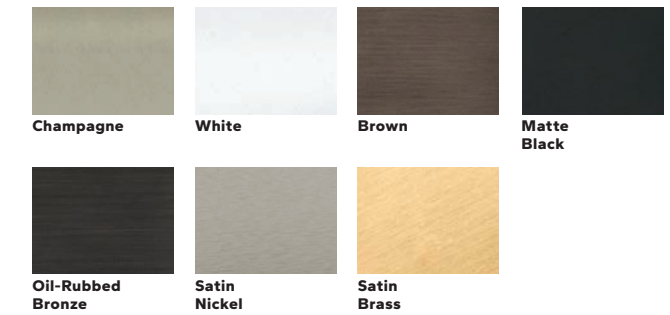

### Prefinished Pine Interior Colors

When you select pine, we can prefinish in your choice of a variety of paints and stains. Unfinished or primed and ready-to-paint are also available.

### Classic Collection

Get a timeless look with authentic styles in classic finishes.

Finishes:

### Essential Collection

Select from popular designs and finishes to suit every style.

Finishes:

### Grilles-Between-the-Glass Interior Colors:<sup>2</sup>

Black

White

Brown

Fossil

Ivory

Harvest

Cordovan