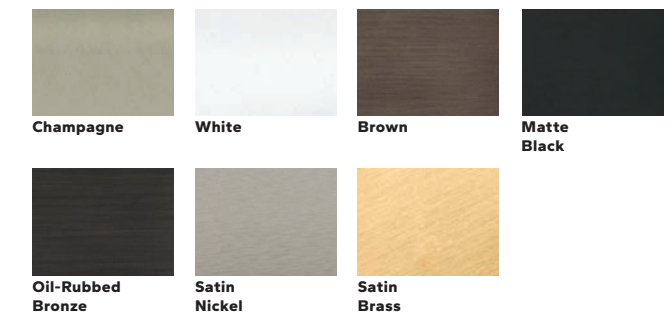

Additional hardware collections available. See your local Pella sales rep for more options.

¹ Flush multi-slide handle is a Pella exclusive design.

² Flush multi-slide handle is not available in Champagne.