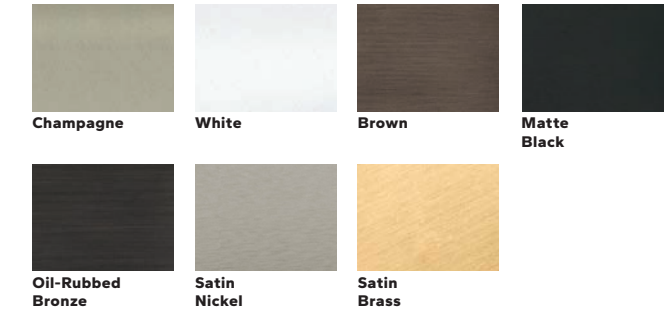

WINDOW HARDWARE

Classic Collection

Get a timeless look with authentic styles in classic finishes.

Finishes: